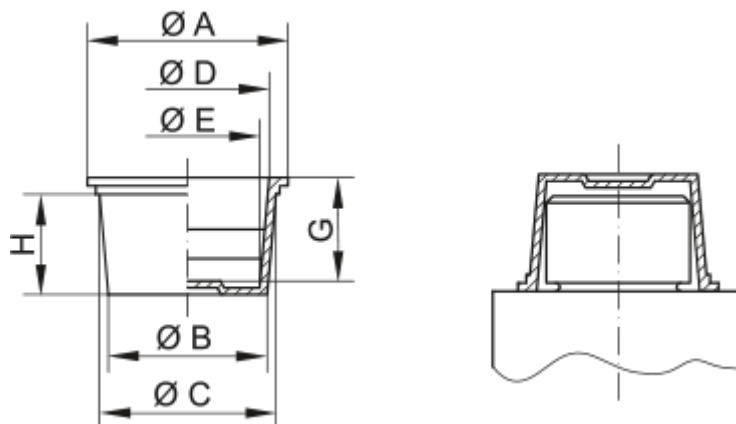

Article number: 59GPN610U1

Description: KLEE Universal plugs GPN 610 U - (\varnothing 4,4-6,2/ \varnothing 4,6-2,8)

Measures

A = 10

B = 4,4

C = 6.2

D = 4.6

E = 2.8

G = 10.8

H = 10